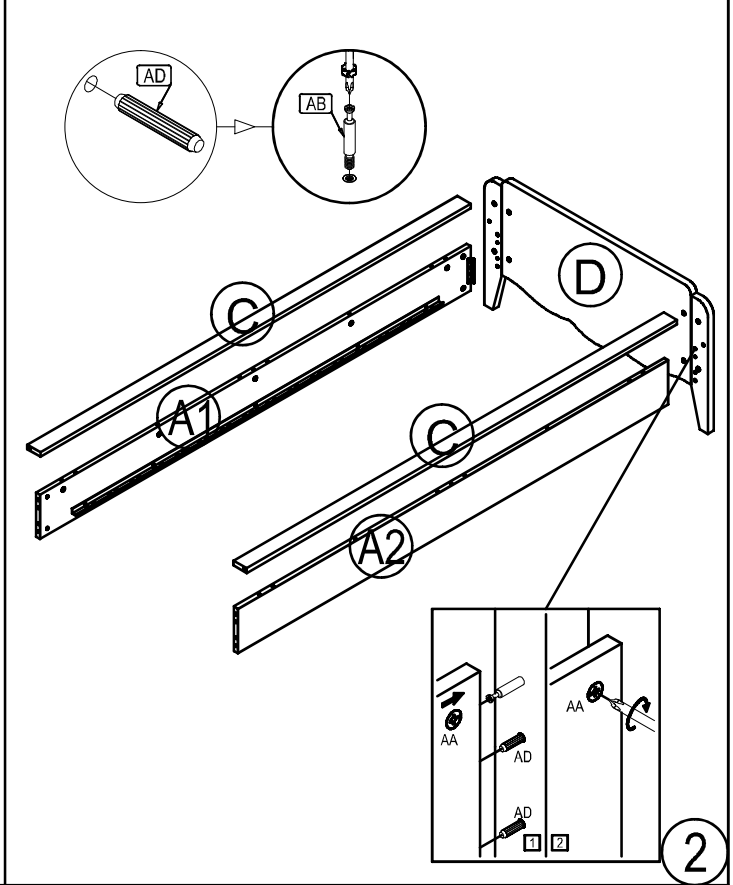

Product : Houses 100 CM Bed
Product code : 73005
Dimension : W : 122,8 cm D : 213,3 cm H : 117,3 cm

Tools required

Two personel

Assembly time

60 Mints

CUSTOMER SERVICE

ASSEMBLY MATERIAL

| | | | | | | | |
|--|---|---|---|---|---|--|--|
| CODE : AA | CODE : AB | CODE : AD | CODE : AE | CODE : PE | CODE : PA | CODE : VY | CODE : DB |
| PCS. : 18 | PCS. : 18 | PCS. : 16 | PCS. : 18 | PCS. : 18 | PCS. : 4 | PCS. : 32 | PCS. : 4 |
|  |  |  Ø8*30 mm |  |  M6*15 mm |  M6*60 mm |  4*18 mm |  10 mm |
| CODE : BS | CODE : YB | CODE : K4 | CODE : SB | | | | |
| PCS. : 4 | PCS. : 1 | PCS. : 2 | PCS. : 1 | | | | |
|  |  |  M4*22 mm |  | | | | |

MOUNTING PARTS

4

ENGLISH

Important information

Read carefully

Keep this information for further reference

WARNING

Serious or fatal crushing injuries can occur from furniture tip-over. To prevent this furniture from tipping over it must be permanently fixed to the wall with the included wall attachment devices.