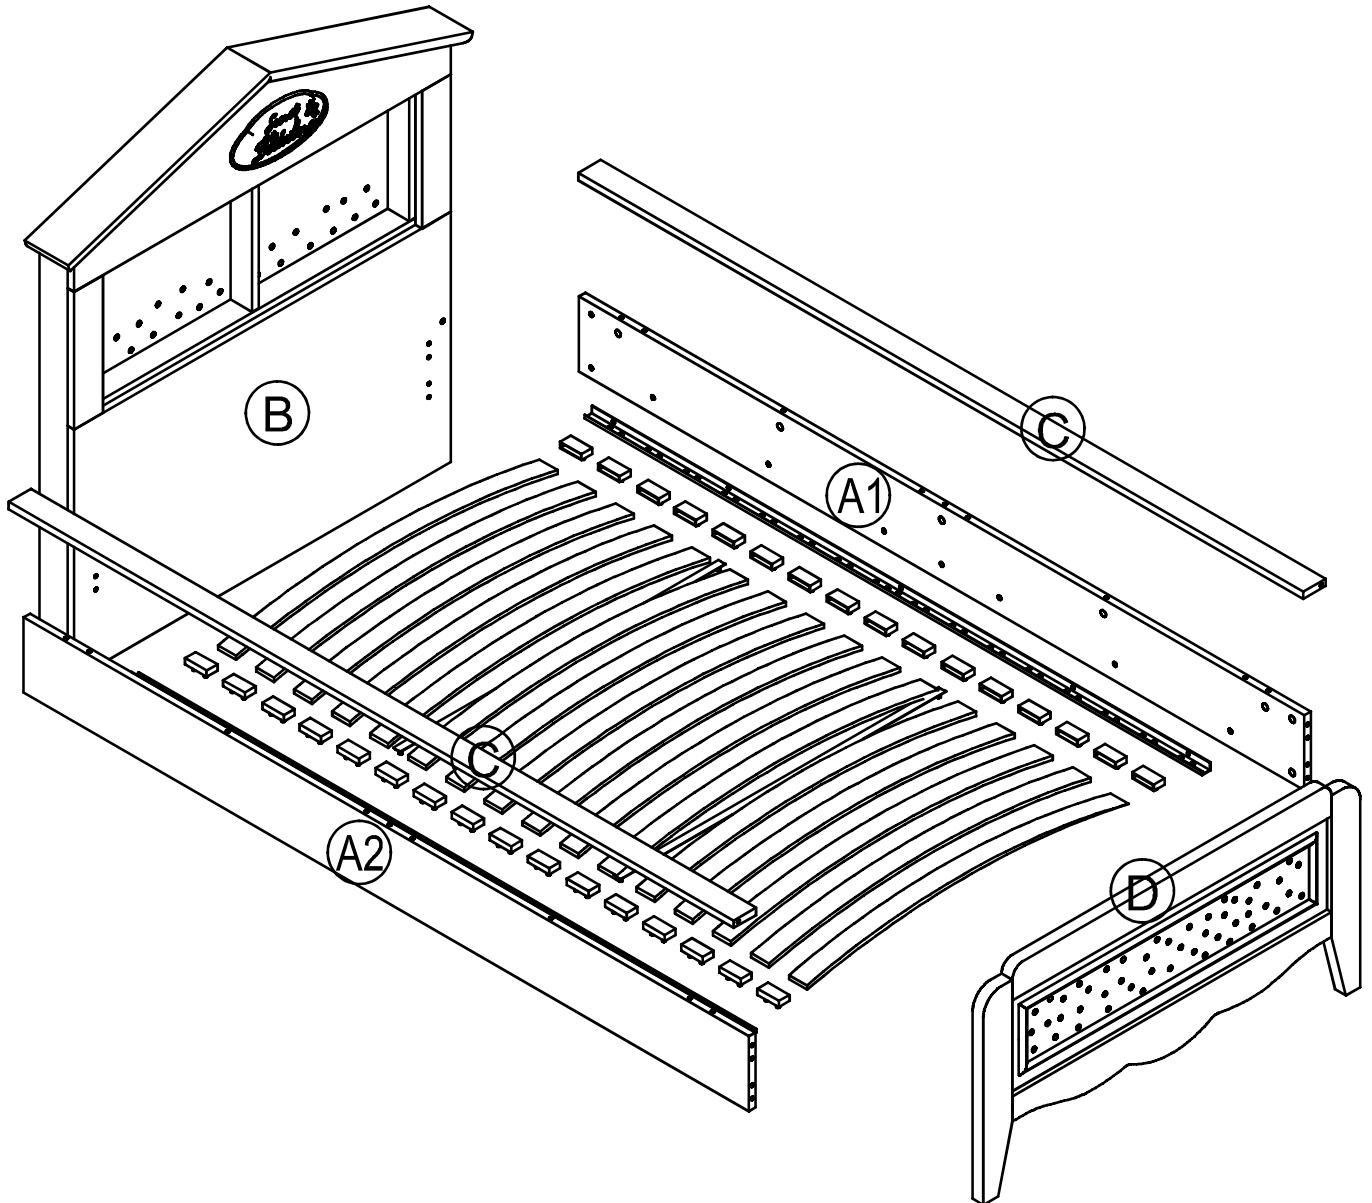

Product : Houses 100 CM Bed
Product code : 73005
Dimension : W : 122,8 cm D : 213,3 cm H : 117,3 cm

Tools required

Two personel

Assembly time

60 Mints

CUSTOMER SERVICE

ASSEMBLY MATERIAL

| | | | | | | | |
|--|---|---|---|---|---|--|--|
| CODE : AA | CODE : AB | CODE : AD | CODE : AE | CODE : PE | CODE : PA | CODE : VY | CODE : DB |
| PCS. : 18 | PCS. : 18 | PCS. : 16 | PCS. : 18 | PCS. : 18 | PCS. : 4 | PCS. : 32 | PCS. : 4 |
|  |  |  Ø8*30 mm |  |  M6*15 mm |  M6*60 mm |  4*18 mm |  10 mm |
| CODE : BS | CODE : YB | CODE : K4 | CODE : SB | | | | |
| PCS. : 4 | PCS. : 1 | PCS. : 2 | PCS. : 1 | | | | |
|  |  |  M4*22 mm |  | | | | |

MOUNTING PARTS

4

ENGLISH

Important information

Read carefully

Keep this information for further reference

WARNING

Serious or fatal crushing injuries can occur from furniture tip-over. To prevent this furniture from tipping over it must be permanently fixed to the wall with the included wall attachment devices.