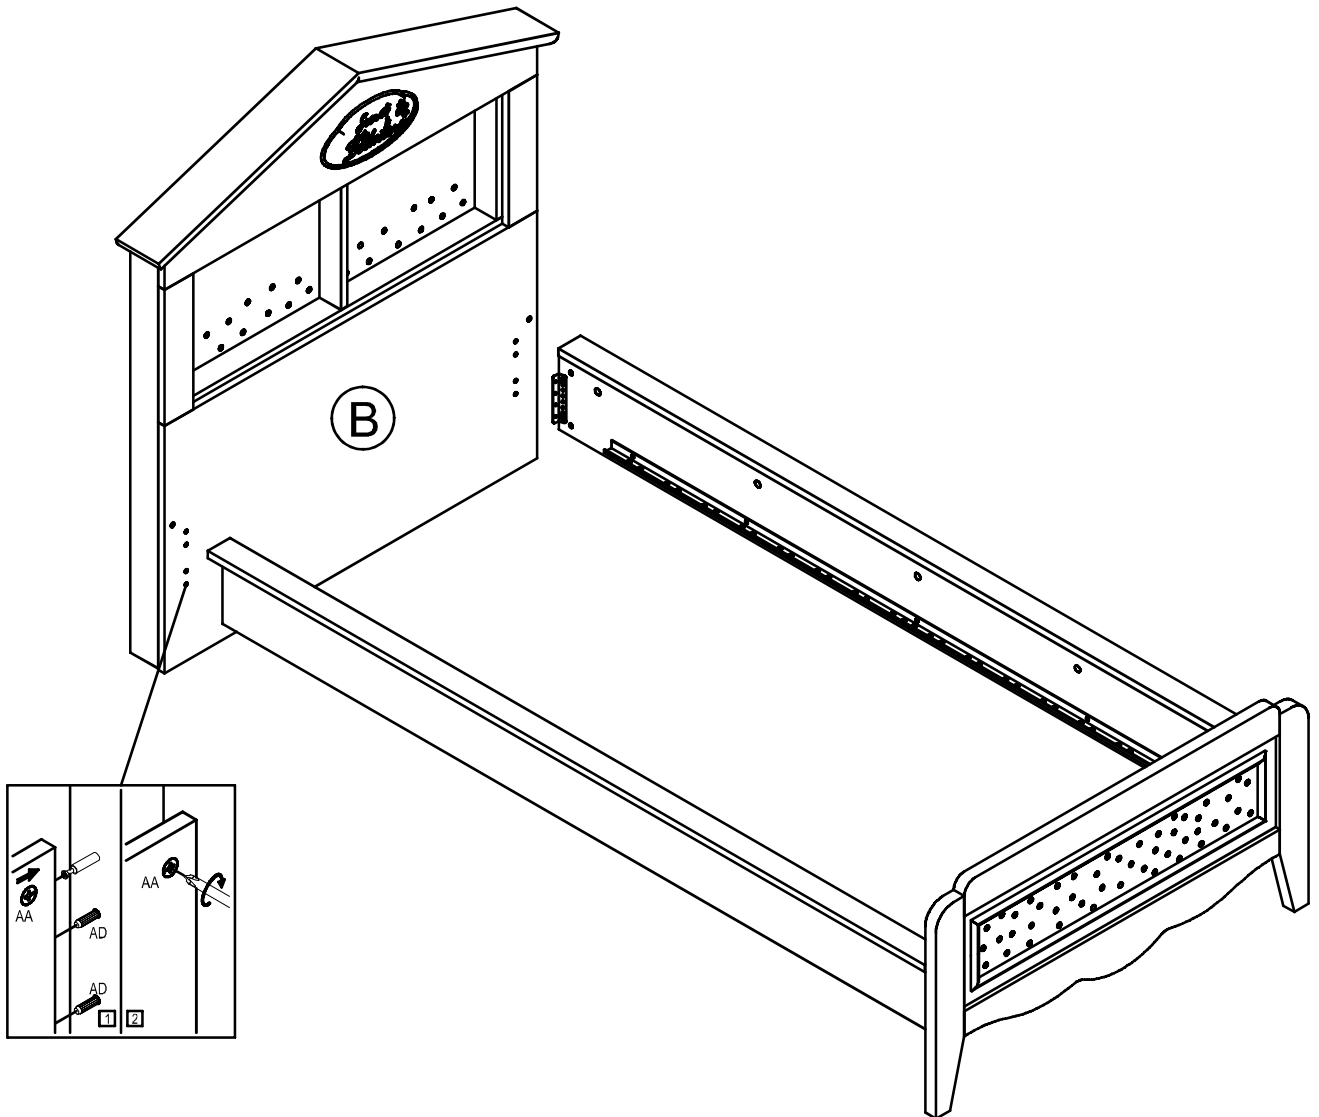

Product : Houses 100 CM Bed
Product code : 73005
Dimension : W : 122,8 cm D : 213,3 cm H : 117,3 cm

Tools required

Two personel

Assembly time

60 Mints

CUSTOMER SERVICE

ASSEMBLY MATERIAL

| | | | | | | | |
|--|---|---|---|---|---|--|--|
| CODE : AA | CODE : AB | CODE : AD | CODE : AE | CODE : PE | CODE : PA | CODE : VY | CODE : DB |
| PCS. : 18 | PCS. : 18 | PCS. : 16 | PCS. : 18 | PCS. : 18 | PCS. : 4 | PCS. : 32 | PCS. : 4 |
|  |  |  Ø8*30 mm |  |  M6*15 mm |  M6*60 mm |  4*18 mm |  10 mm |
| CODE : BS | CODE : YB | CODE : K4 | CODE : SB | | | | |
| PCS. : 4 | PCS. : 1 | PCS. : 2 | PCS. : 1 | | | | |
|  |  |  M4*22 mm |  | | | | |

MOUNTING PARTS

4

ENGLISH

Important information

Read carefully

Keep this information for further reference

WARNING

Serious or fatal crushing injuries can occur from furniture tip-over. To prevent this furniture from tipping over it must be permanently fixed to the wall with the included wall attachment devices.