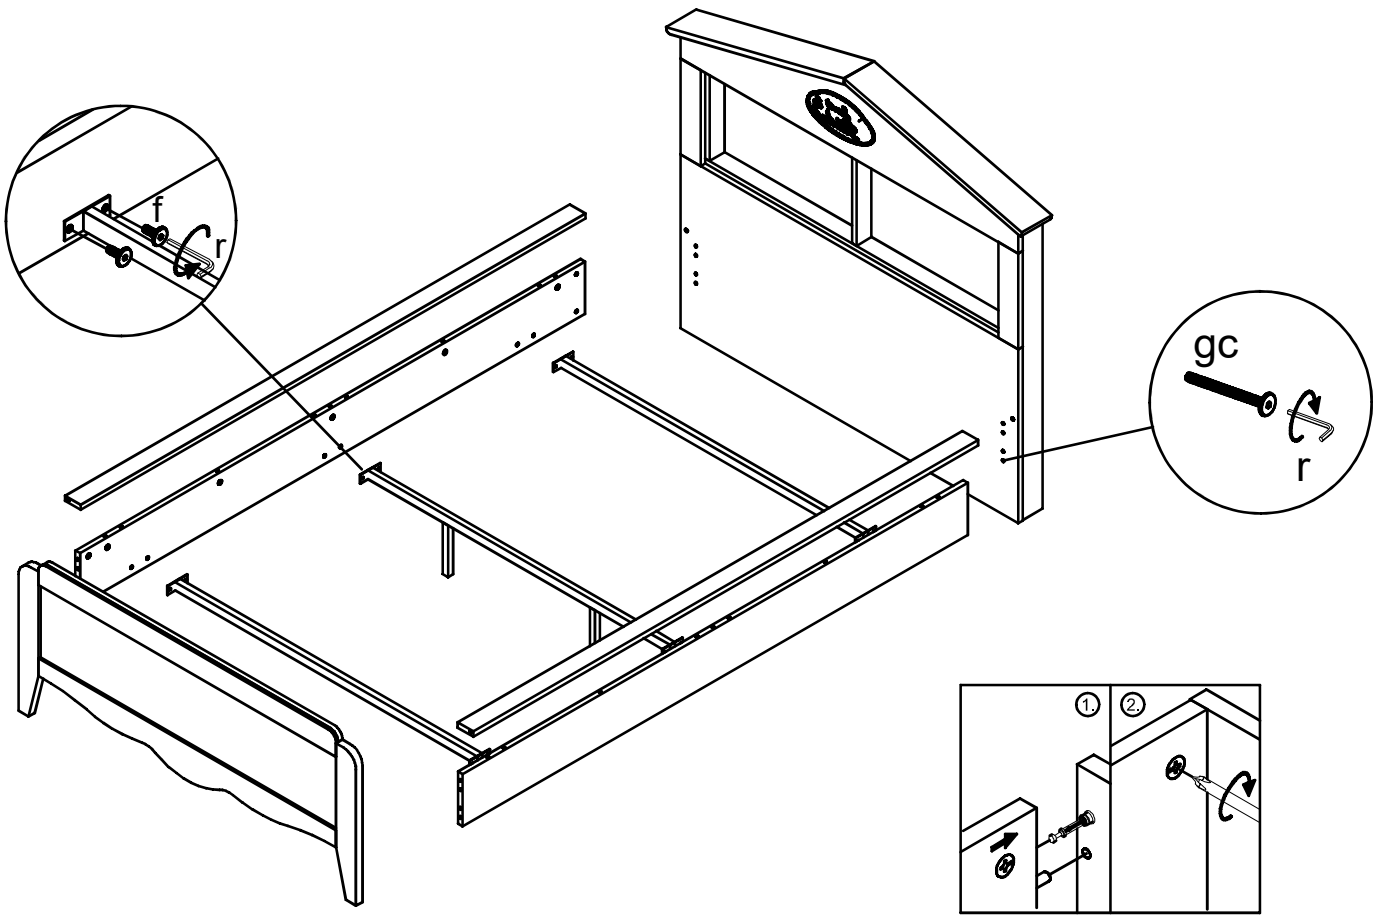

Item Description : Houses 120 cm Bed
 Model No : 73019
 Dimension : W: 141,6 / D: 213,4 / H: 121
 Total Weight of Item : 83,1 kg

People Required

For Professional assembly only

Time Required: 1 hrs. 30 min.

Tools Needed

* Vertical Assembly Only.

* Please cover floor with corrugated board / paper to avoid scratches / damage to floor.

Step 1

Step 2