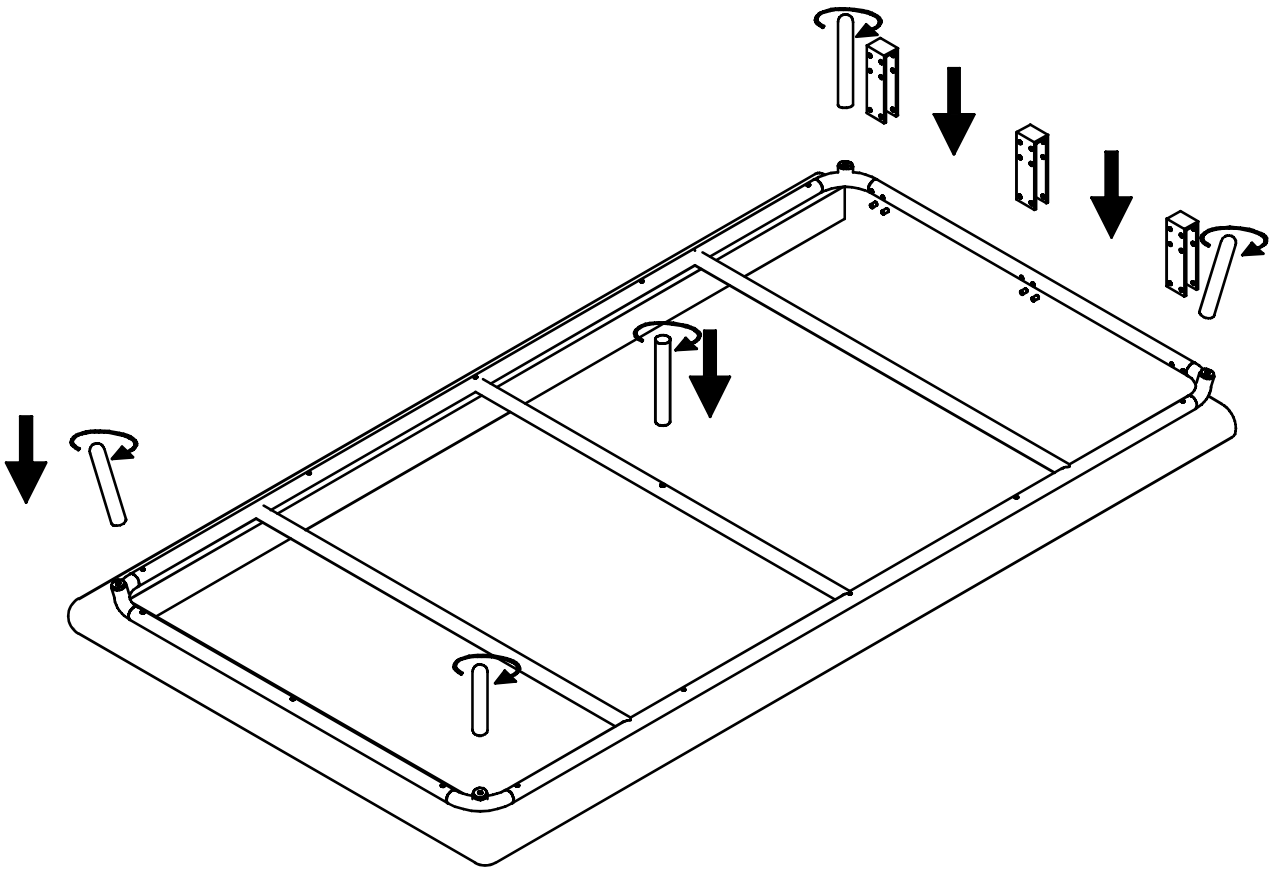

Item Description	: Venüs 100 - 120 cm Bed
Model No	: 55004 - 55009
Dimension	: W: 220 / D: 110 / H: 35 - W: 220 / D: 130 / H: 35
Total Weight of Item	: 80,7 kg - 80,7 kg

<p>People Required</p>  <p>For Professional assembly only</p> <p>Time Required: 30 min.</p>	<p>Tools Needed</p>  <p>* Vertical Assembly Only. * Please cover floor with corrugated board / paper to avoid scratches / damage to floor.</p>
--	---

Step 1

Step 2