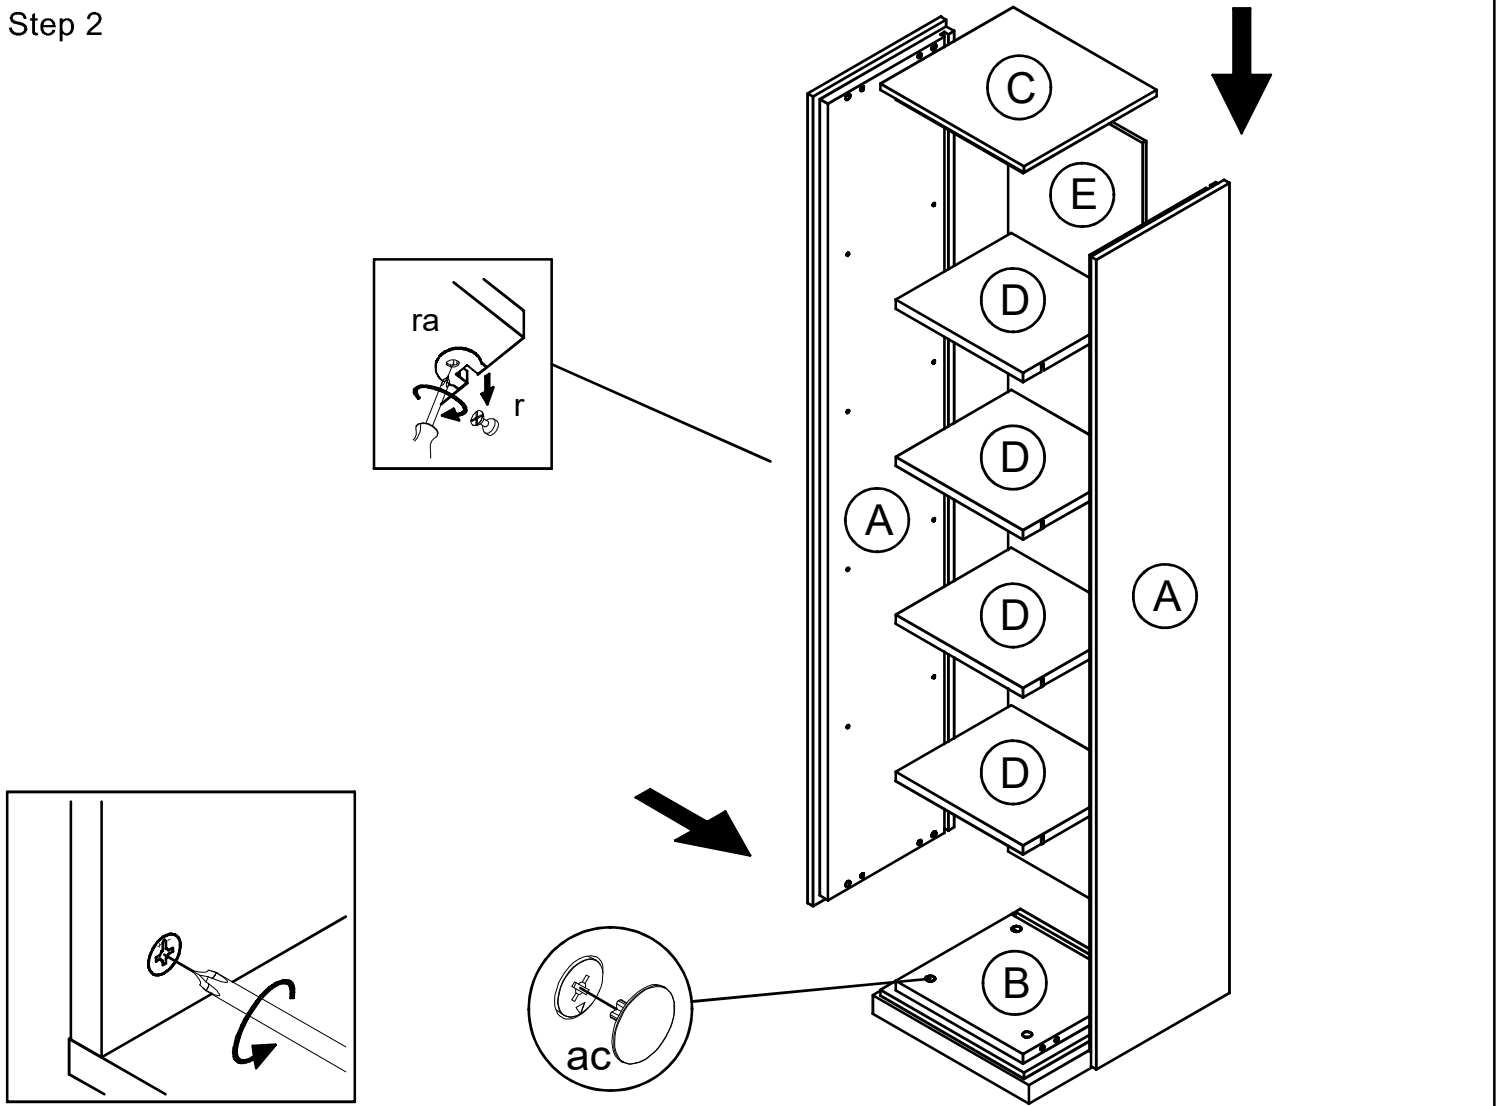

Item Description	: Venüs Bookcase
Model No	: 55001
Dimension	: W: 35 / D: 30 / H: 160
Total Weight of Item	: 34.65 kg

People Required

For Professional assembly only

Time Required: 20 min.

Tools Needed

* Vertical Assembly Only.
* Please cover floor with corrugated board / paper to avoid scratches / damage to floor.

Assembly Checklist

Please make sure that you have all of the below items before you start.

Parts supplied for assembly

a x 8	b x 8	ac x 8	da x 8	n x 8	ra x 4	rb x 12	r x 16	e x 8
z x 1	u x 1	y x 1	v x 1					

Adim / Step 1

Step 2

Adım / Step 3