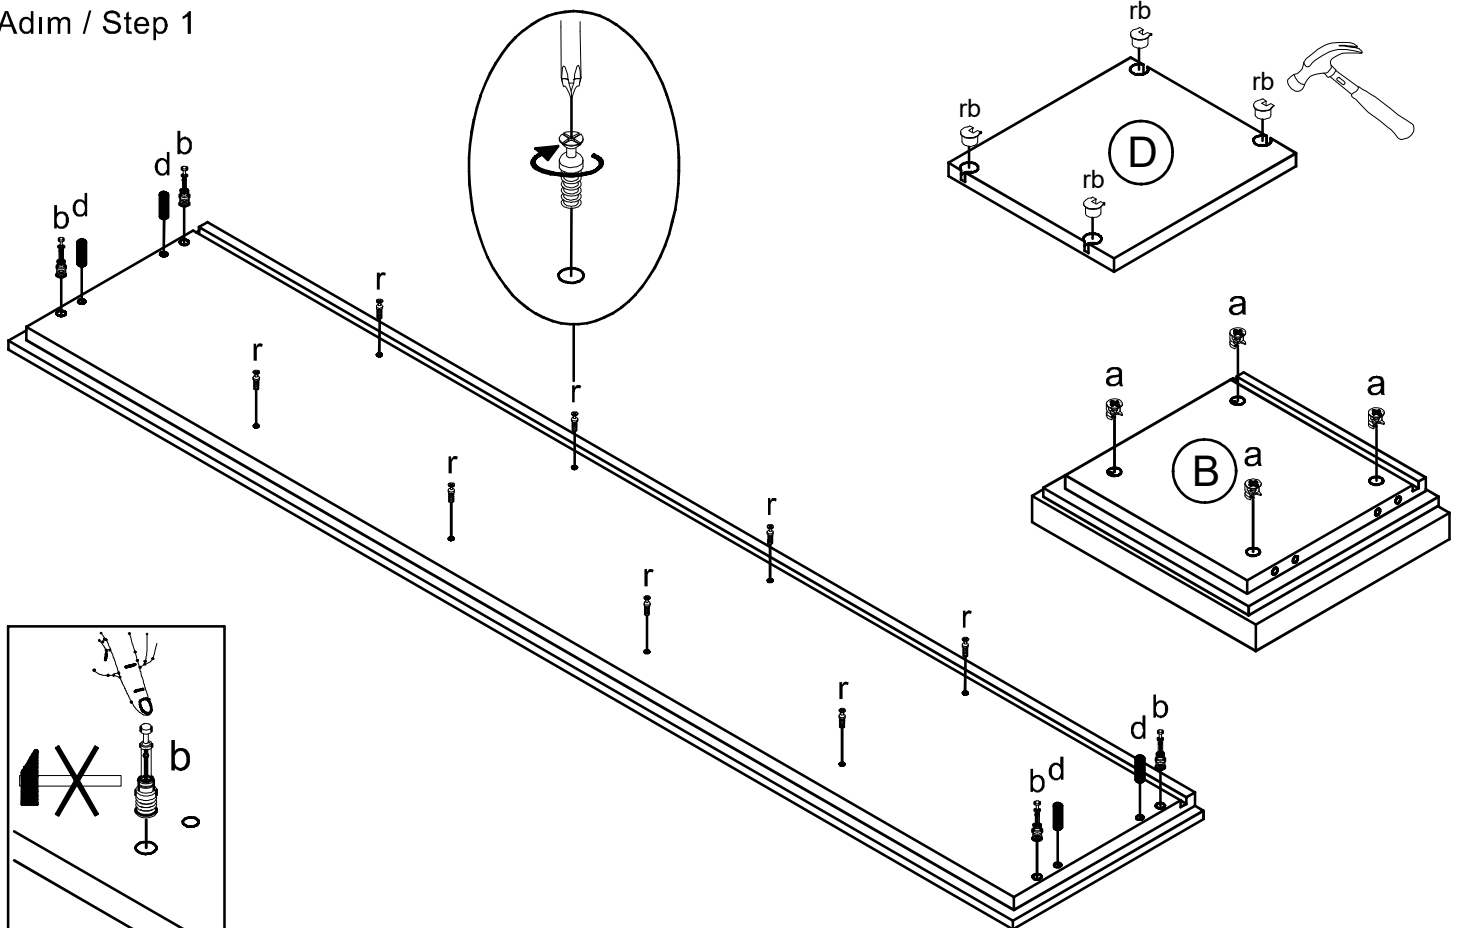

Adim / Step 1