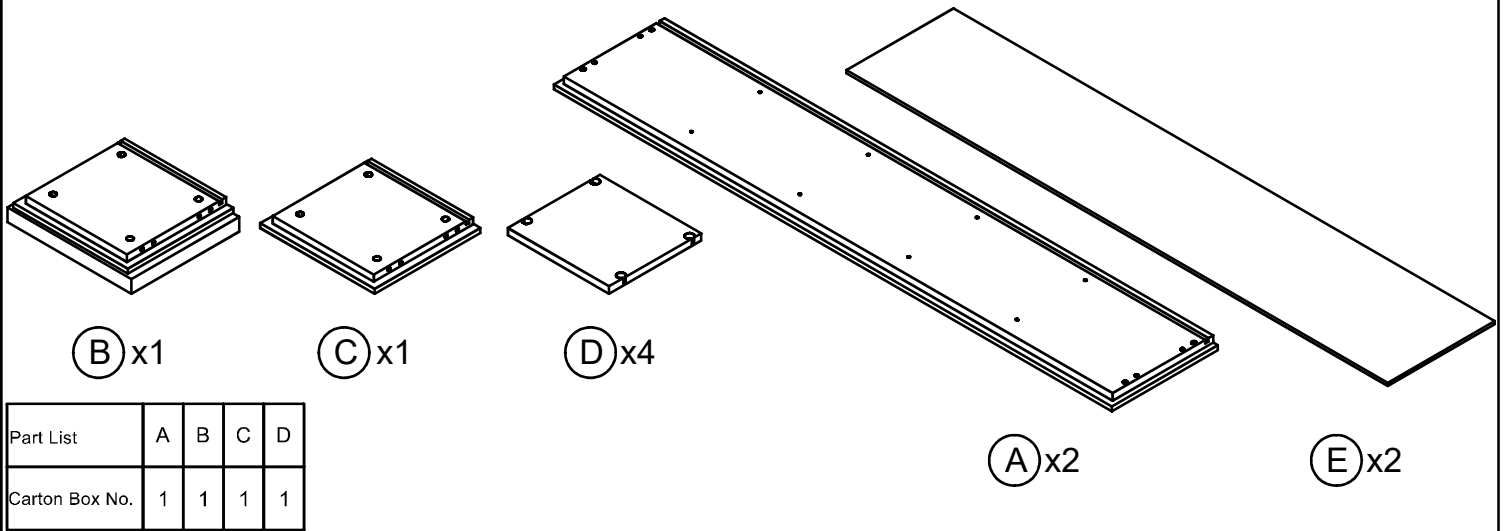

Assembly Checklist

Please make sure that you have all of the below items before you start.

Parts supplied for assembly