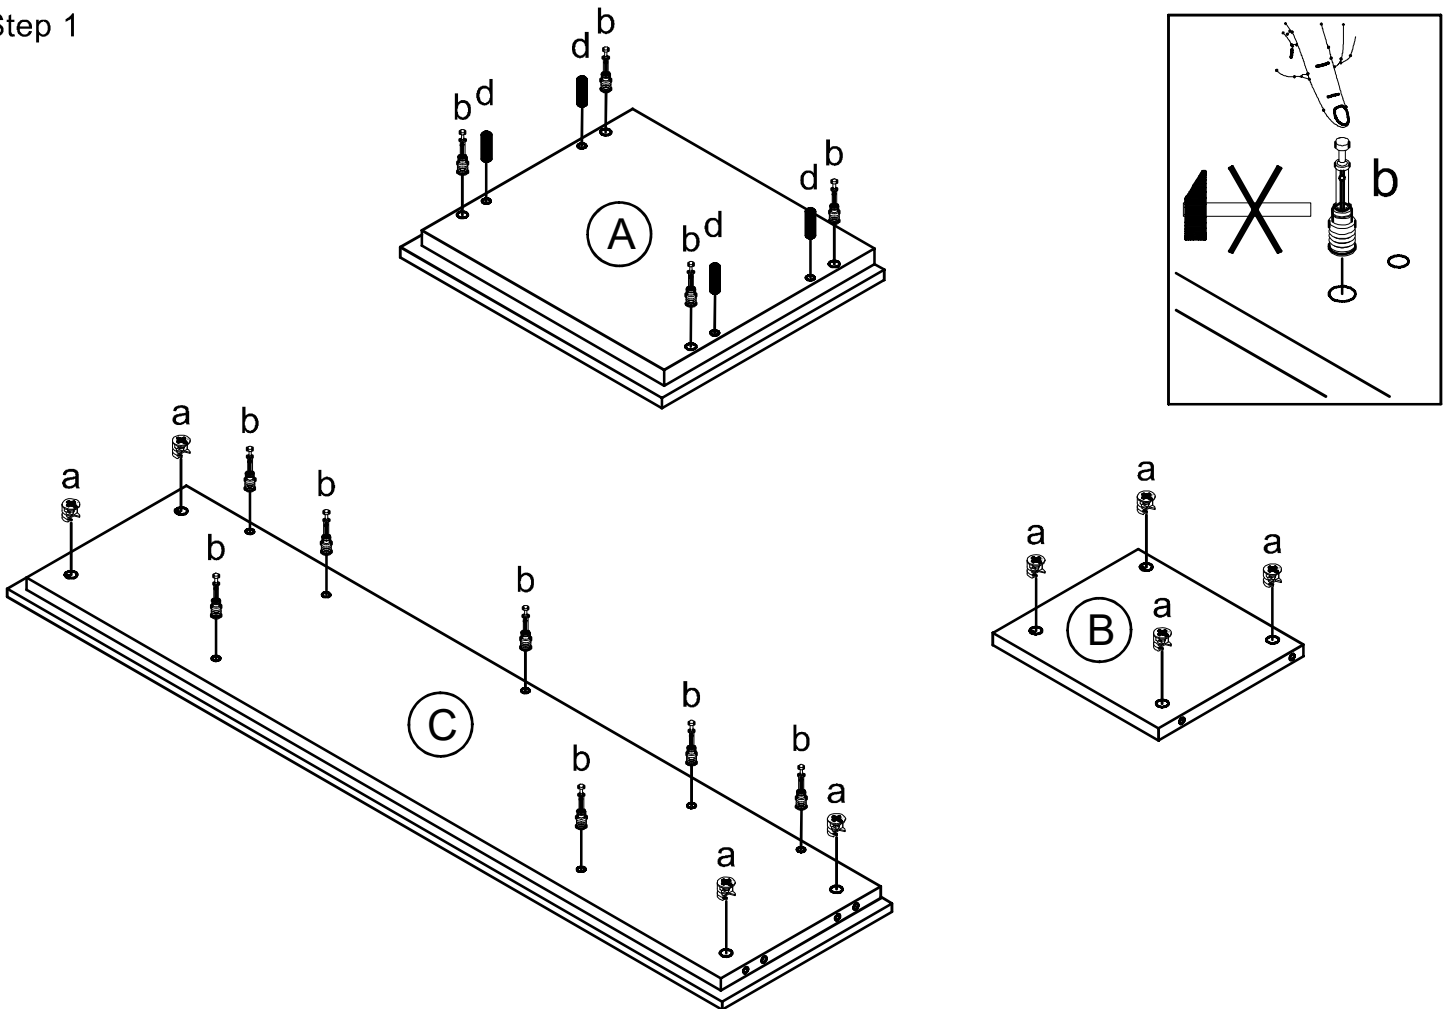

Item Description	: Venüs Shelf Unit
Model No	: 55014
Dimension	: W: 124.5 / D: 30 / H: 35
Total Weight of Item	: 31.05 kg

People Required

For Professional assembly only

Time Required: 1 hrs. 30 min.

Tools Needed

* Vertical Assembly Only.

* Please cover floor with corrugated board / paper to avoid scratches / damage to floor.

Assembly Checklist

Please make sure that you have all of the below items before you start.

Parts supplied for assembly

Part List	A	B	C	D
Carton Box No.	1	1	1	1

Step 1

Step 2

Step 3