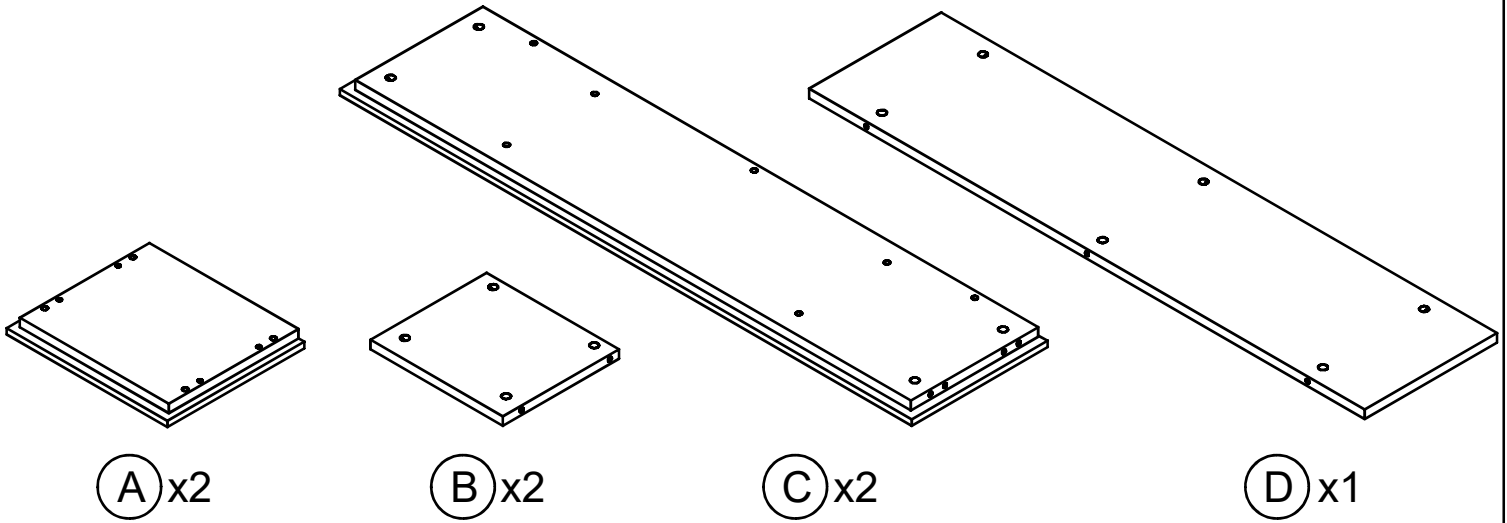

Item Description	: Venüs Shelf Unit
Model No	: 55014
Dimension	: W: 124.5 / D: 30 / H: 35
Total Weight of Item	: 31.05 kg

People Required

For Professional assembly only

Time Required: 1 hrs. 30 min.

Tools Needed

Parts supplied for assembly

Part List	A	B	C	D
Carton Box No.	1	1	1	1

Step 1

Step 2

Step 3